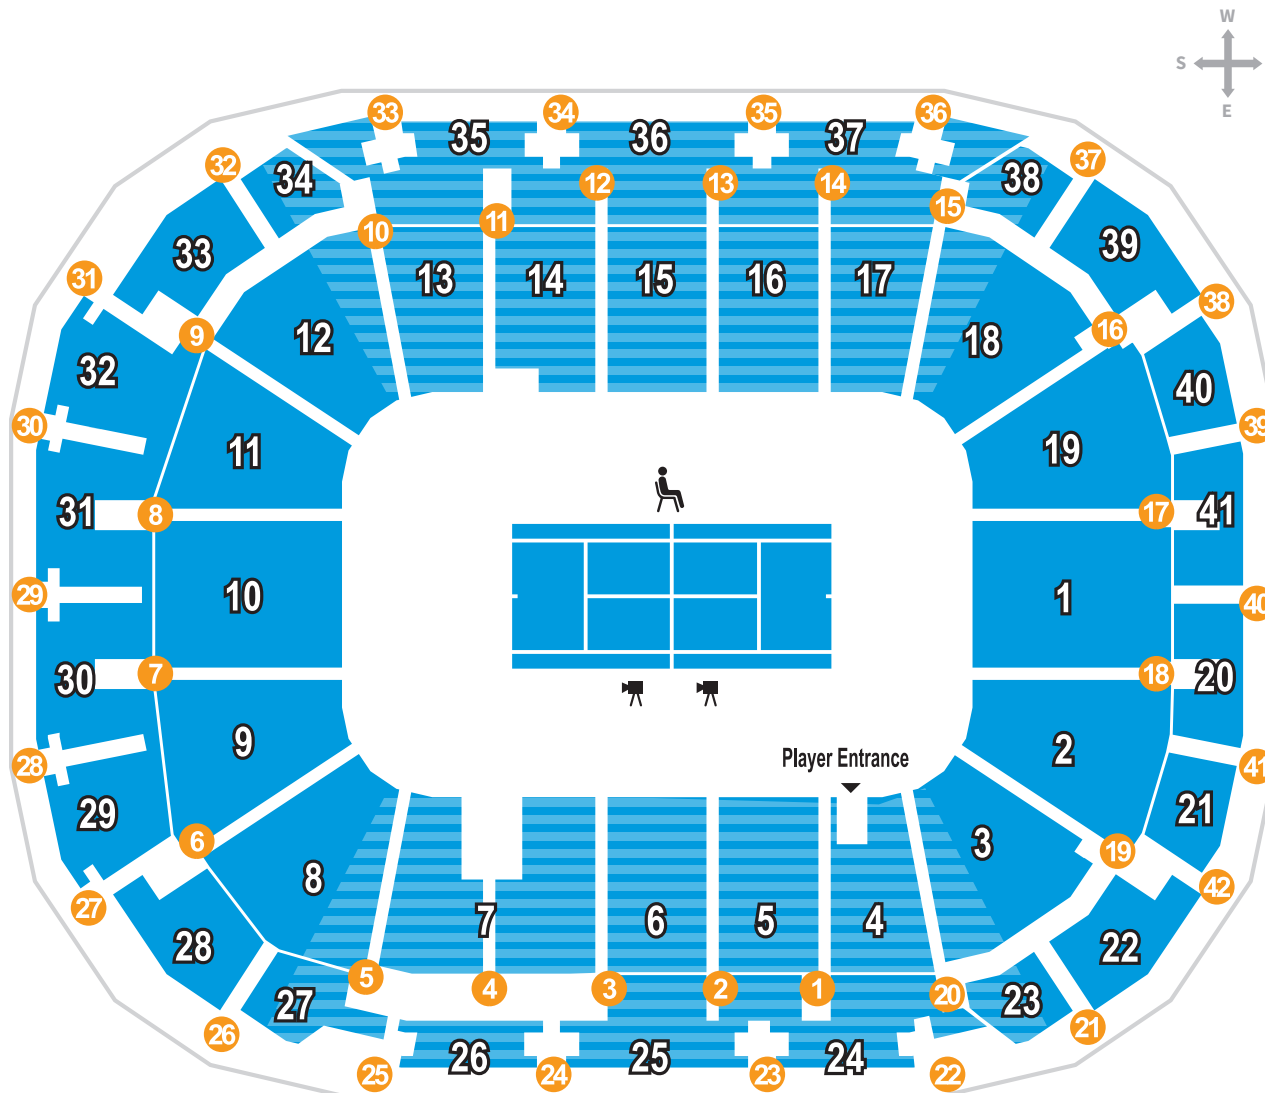

# MCA MARGARET COURT ARENA

- Section
- 1 Door
- ▨ Exposed to sunlight

Please note: the Australian Open is an outdoor event. It is highly recommended that you bring appropriate protection from sun and weather regardless of the location of your allocated seats.

This map is subject to change.